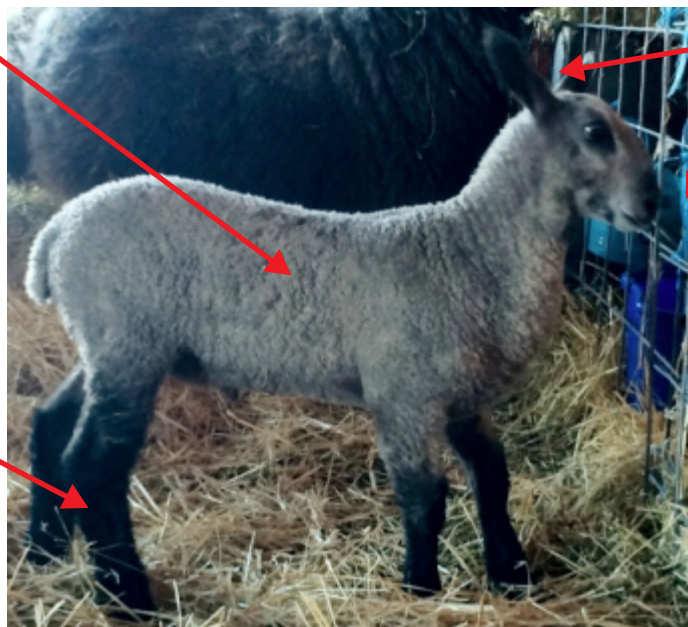

New color designation approved by BLU

BSi-Black, Silver

These lambs are born with dark faces and legs and lighter grey or silver bodies. They have varied patterns of white/silver on faces and legs. As adults, their wool fades to off-white. They are considered natural colored, and are registered as such.

Characteristics of new BSi-Black, Silver color designation.

Lighter grey or silver body

New BSi-Black, Silver

Darker facial features and ears

Darker legs

Versus

Varying amounts of white or silver markings on saddle

BP- Black Patterned (with silver saddle)

Varying amounts of white or silver markings on face

(remainder of body, legs and head black in color)